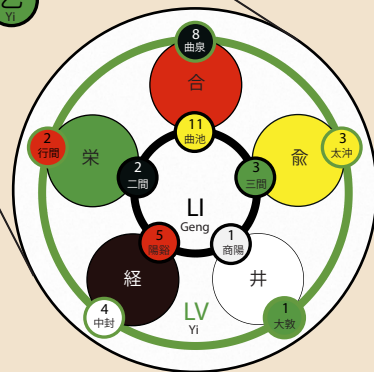

Five Movements

Points: Nan Jing Ch. 64

5 Transports and 10 Changes

天干五行

かん

Heavenly Stems

Channels: Nan Jing Ch 33

Husband Wife Hard Soft

Stem Progression

Great Movements

Five Movements Six Qi

五運六氣

うん