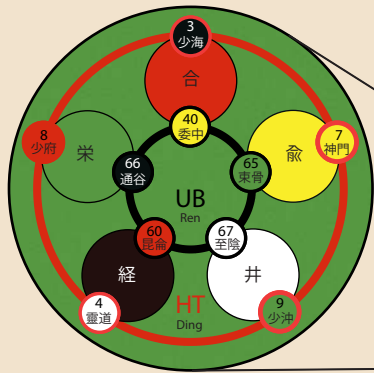

Five Movements

Points: Nan Jing Ch. 64

5 Transports and 10 Changes

天干五行

かん

Heavenly Stems

Channels: Nan Jing Ch 33

Husband Wife Hard Soft

Stem Progression

Great Movements

Five Movements Six Qi

五運六氣

うん