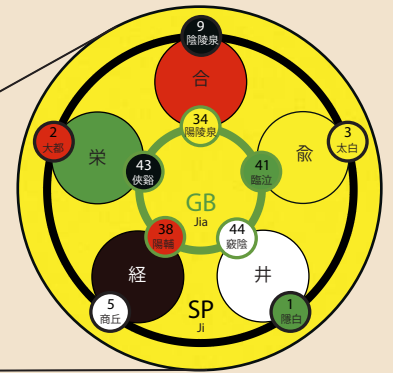

Five Movements

Points: Nan Jing Ch. 64

5 Transports and 10 Changes

天干五行

かん

Heavenly Stems

Channels: Nan Jing Ch 33

Husband Wife Hard Soft

Stem Progression

Great Movements

Five Movements Six Qi

五運六氣

うん