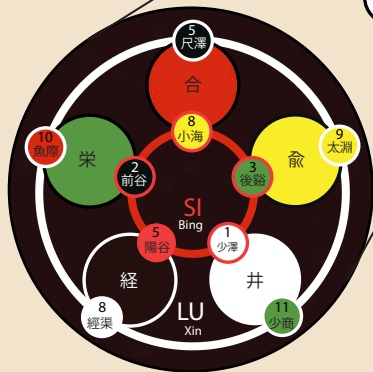

Five Movements

Points: Nan Jing Ch. 64

5 Transports and 10 Changes

天干五行

かん

Heavenly Stems

Channels: Nan Jing Ch 33

Husband Wife Hard Soft

Stem Progression

Great Movements

Five Movements Six Qi

五運六氣

うん