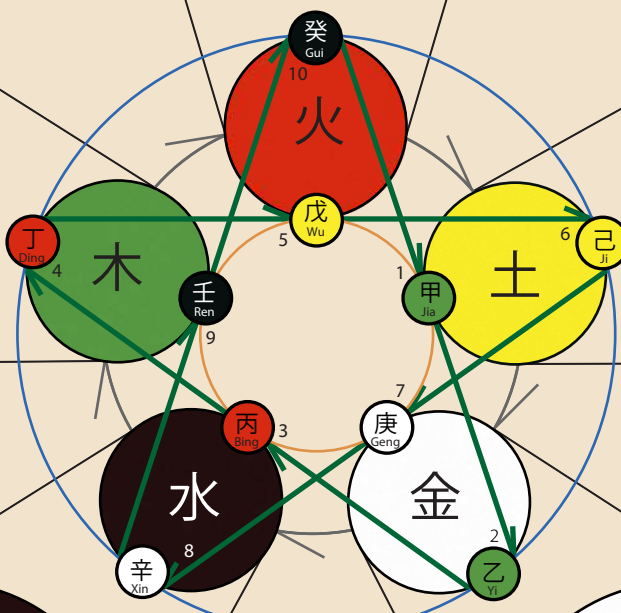

Five Movements

Points: Nan Jing Ch. 64

5 Transports and 10 Changes

天干五行

かん

Heavenly Stems

Channels: Nan Jing Ch 33

Husband Wife Hard Soft

Stem Progression

Great Movements

Five Movements Six Qi

五運六氣

うん