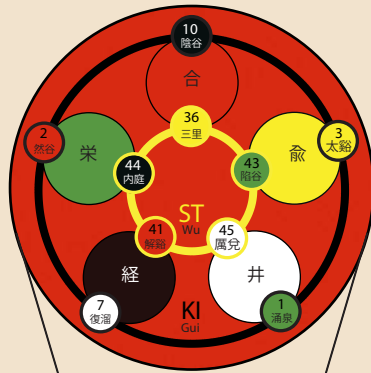

Five Movements

Points: Nan Jing Ch. 64

5 Transports and 10 Changes

天干五行

かん

Heavenly Stems

Channels: Nan Jing Ch 33

Husband Wife Hard Soft

Stem Progression

Great Movements

Five Movements Six Qi

五運六氣

うん