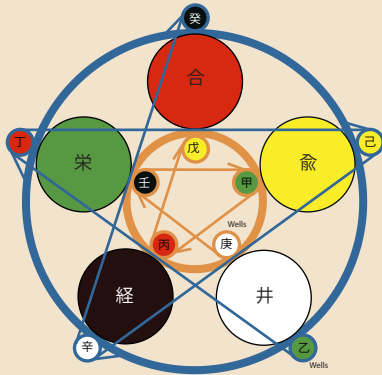

Five Movements

Points: Nan Jing Ch. 64

5 Transports and 10 Changes

天干五行

かん

Heavenly Stems

Channels: Nan Jing Ch 33

Husband Wife Hard Soft

Stem Progression

Great Movements

Five Movements Six Qi

五運六氣

うん